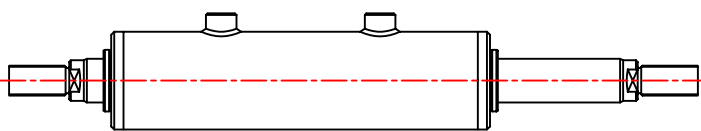

STYLE	DE
DOUBLE ENDED	

PAGE No.	24

PAGE No.	25 & 26