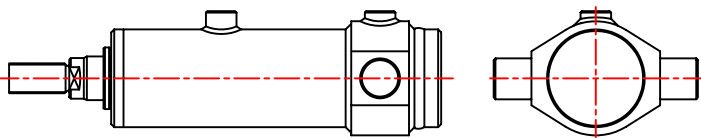

STYLE	RF
REAR FLANGE	

PAGE No.	14 & 15
----------	---------

STYLE	TM
SPHERICAL BRG	

PAGE No.	10 & 11
----------	---------

STYLE	LM
LUG MOUNT	

PAGE No.	18 & 19
----------	---------

STYLE	FT
FRONT TRUNNION	

PAGE No.	20 & 21
----------	---------