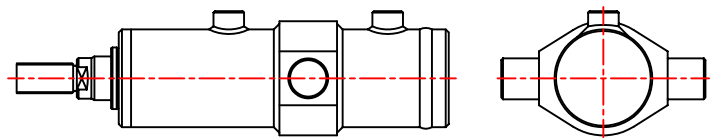

STYLE	RF
REAR FLANGE	

PAGE No.	14 & 15
----------	---------

STYLE	TM
SPHERICAL BRG	

PAGE No.	10 & 11
----------	---------

STYLE	LM
LUG MOUNT	

PAGE No.	18 & 19
----------	---------

STYLE	FT
FRONT TRUNNION	

PAGE No.	20 & 21
----------	---------